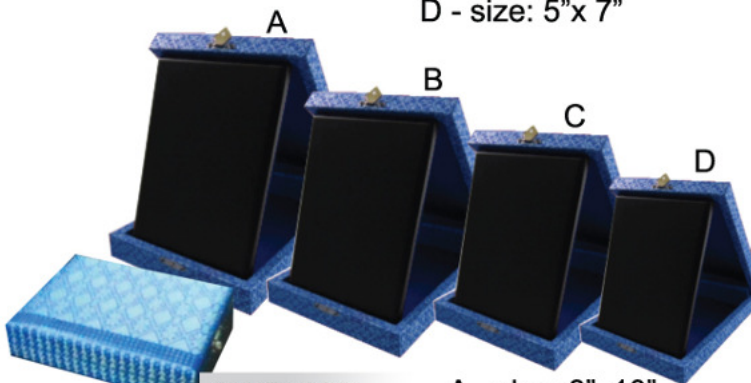

SWB 102
Songket Velvet Box (Blue)

A - size: 8"x10"
B - size: 7"x 9"
C - size: 6"x 8"
D - size: 5"x 7"