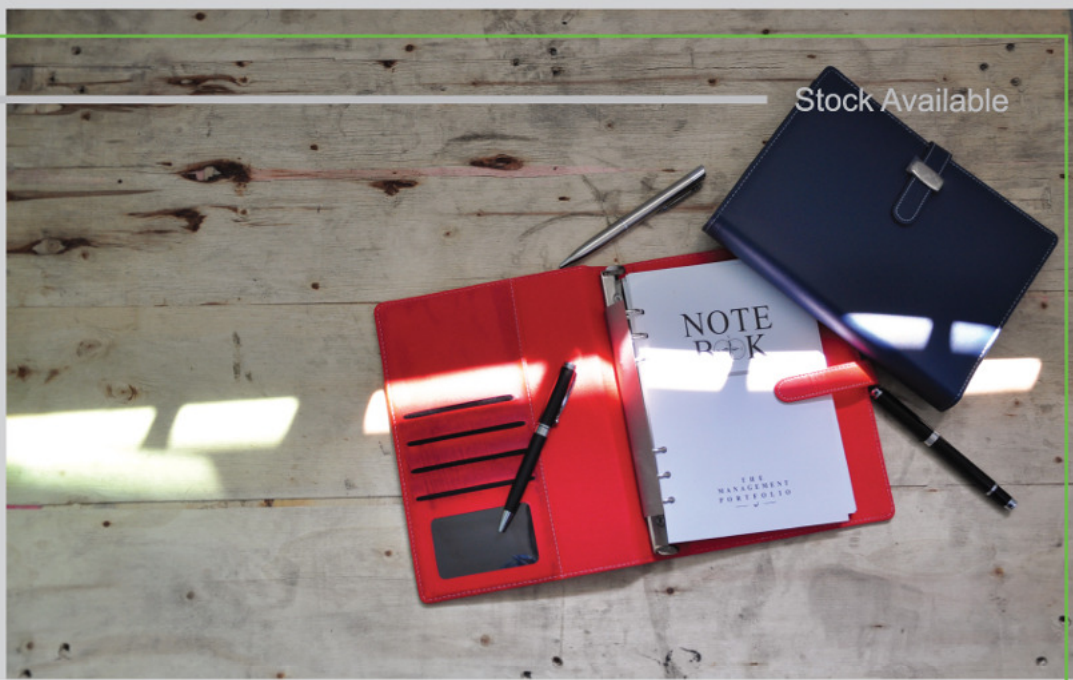

\* Inner items not included

Back

**NB 410**  
**PU Organizer**

Size : 23.5cm(H) x 18cm(L)  
Colour : Green / Blue / Red  
Printing Methods:

**NB 700**  
PU Organizer

Size : 23cm(H) x 18cm(L)  
Colour : Red / Blue  
Printing Methods:  