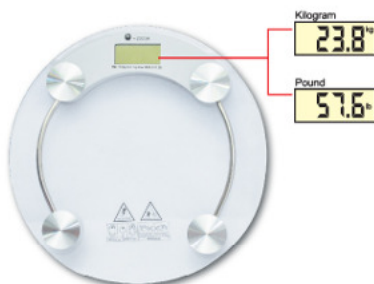

**WM 02** Personal Scale

Printing Methods:

**CT 643** Neck Tie

Colour : R.Blue / Orange / N.Blue / Maroon / Black

Printing Methods:

**CT 642**

Coloured Tie with Box

Printing Methods: