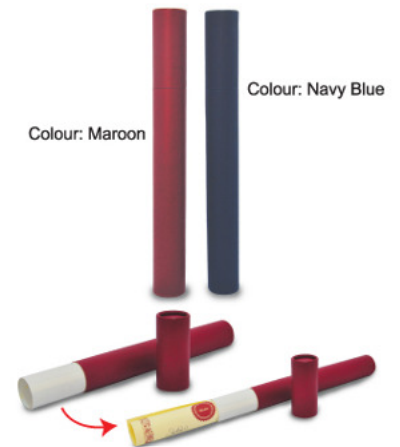

**PF 110 Photo Frame**

Design:  
1) size: 5" x 7" (5R)  
2) size: 6" x 8" (6R)

Printing Methods:

**CH 215 Fine Velvet Certificate Holder**

Printing Methods:

**CH 216 Certificate Scroll Holder**

Printing Methods: