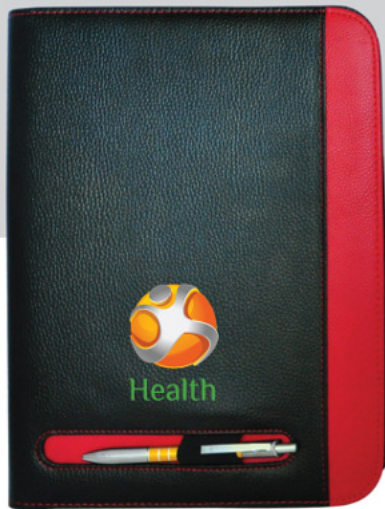

# Be Smart, Be Professional.

STATIONERY

**NB 43**  
**PU Organizer**

Size : 33.5cm(H) x 25cm(L)  
Colour : Black + Red  
Printing Methods:

\* Pen not included

**NB 42**  
**PU Organizer**

Size : 35cm(H) x 27cm(L)  
Colour : Black  
Printing Methods: