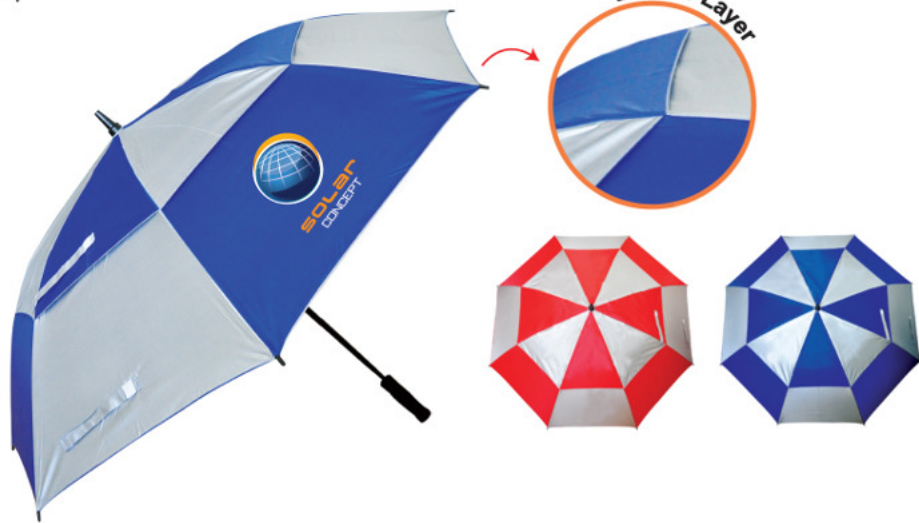

DNY 30

Double Layer Umbrella

Material : Taffeta

Size : 30"

Colour : Red / Blue

Printing Methods: