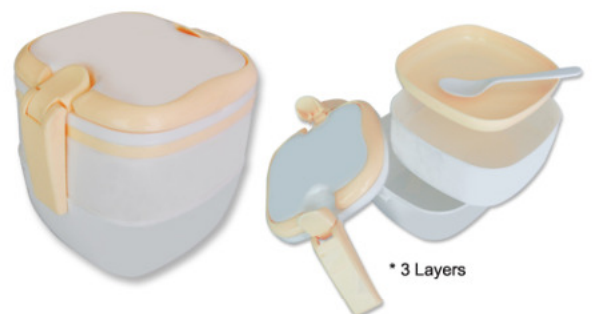

LB 708 Food Container (Microwavable)

Size : 9cm(H) x 17cm(L) x 14cm(W)
Colour : White / Peach
Printing Methods:

LB 2022 Food Container (Microwavable)

Size : 14cm(H) x 14cm(L) x 14cm(W)
Colour : White + Peach
Printing Methods: